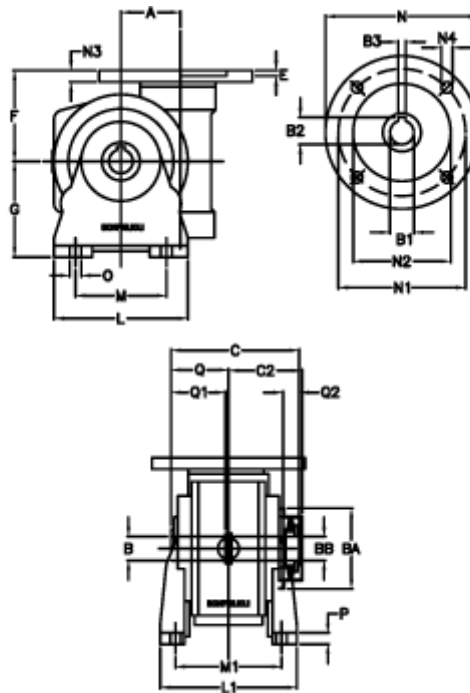

Data Sheet

Article number: 390204401432716

Description: Worm Gear with Torque Limiter
VF 44-L1-V-14-P71B5

Measures

a	= 44.60	C2	= 48	M1	= 81.0	Q	= 32.0
B	= 18	Description	= VF 44V-xx-71B5	N	= 160	Q1	= 32
B1 E7	= 14	E	= 2.0	N1	= 130	Q2	= 12
B2	= 16.3	F	= 65	N2	= 110		
B3 H9	= 5	g	= 72	N3	= 10.5		
BA	= 40	L	= 90	N4	= 9,5		
BB H7	= 11	L1	= 98.0	O	= 8.5		
C	= 79	m	= 52	P	= 10		